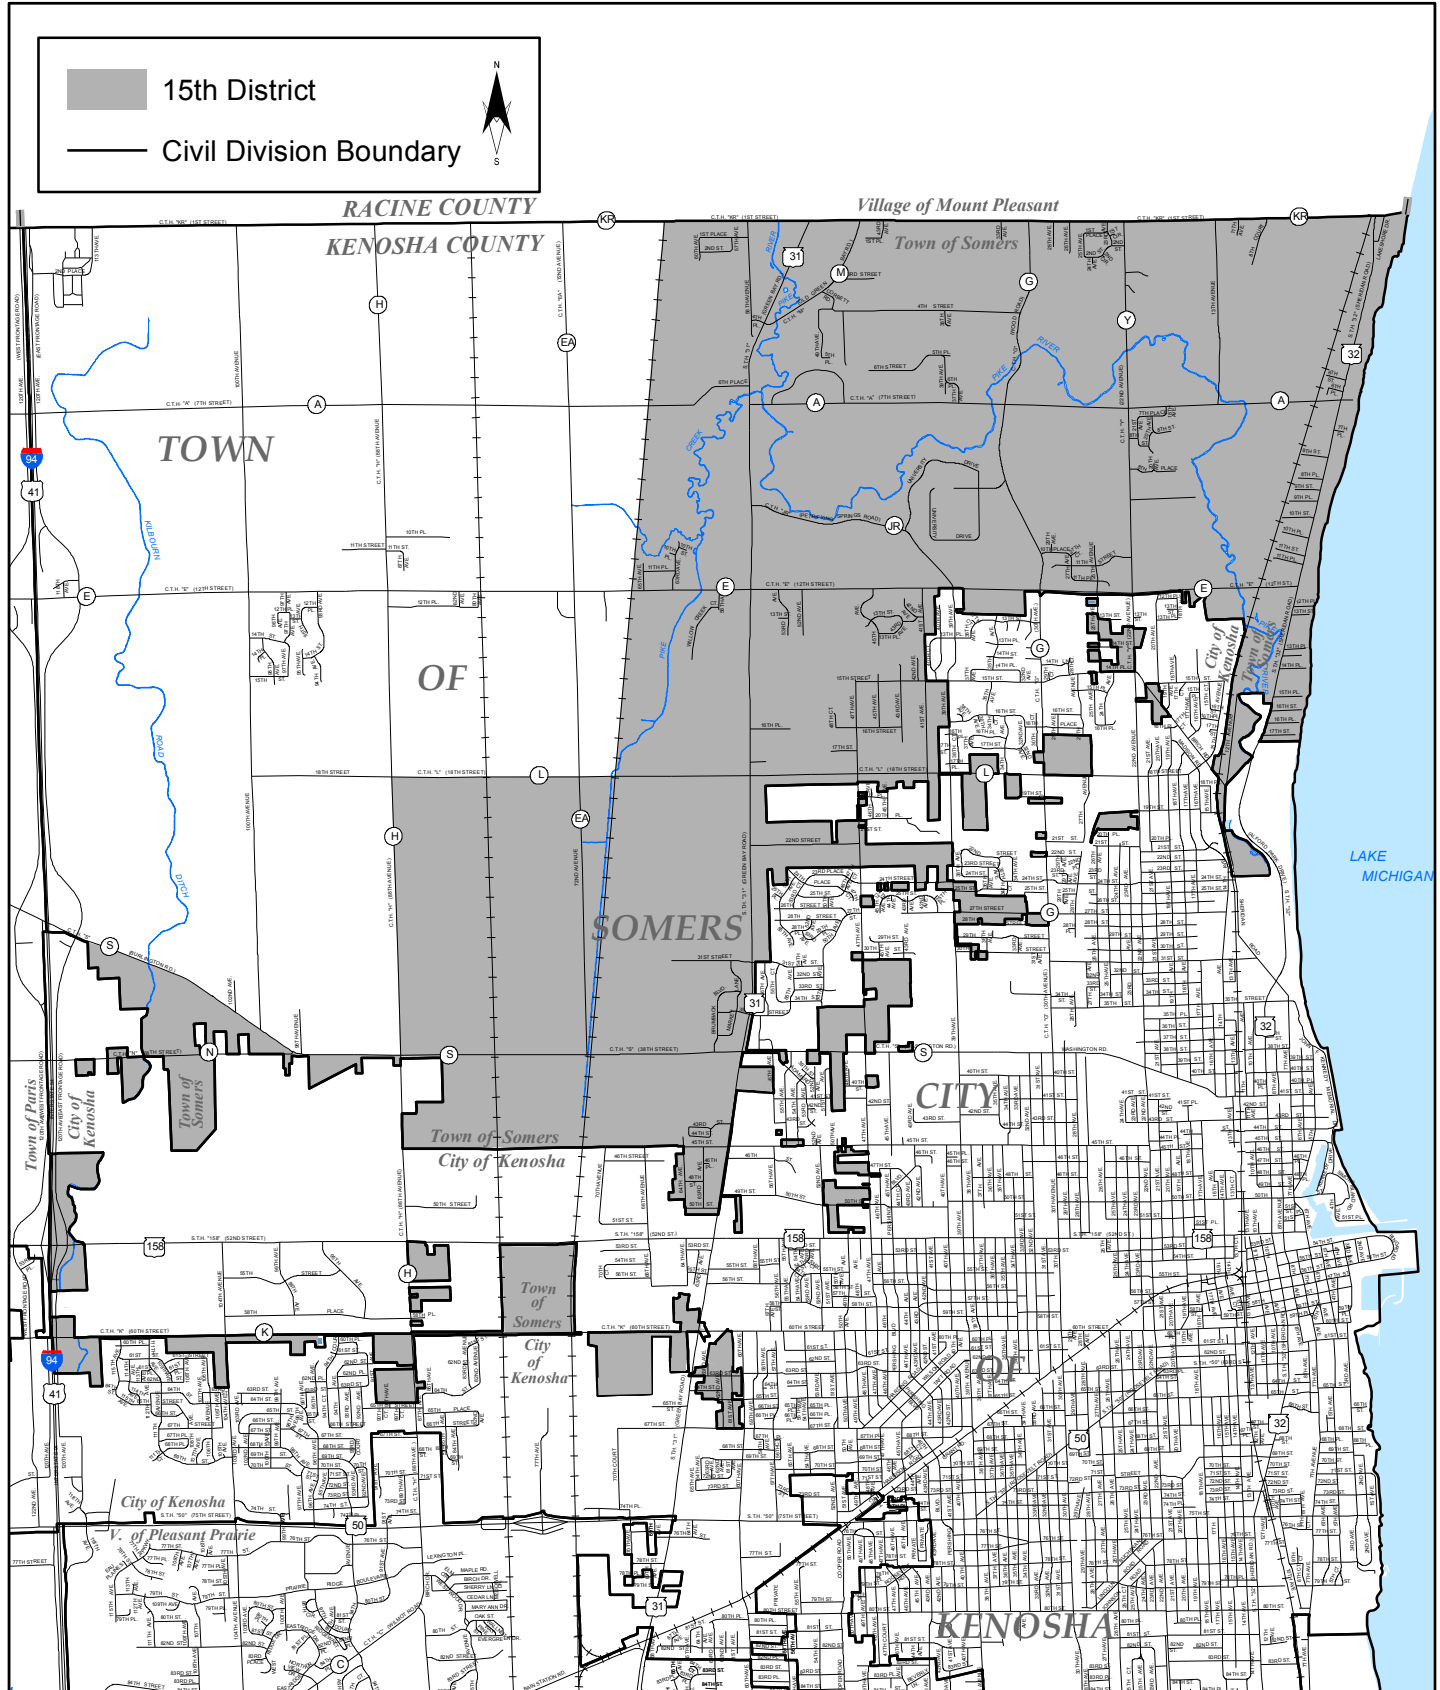

Kenosha County Supervisor 15th District

2011 Kenosha County Approved Final Supervisory District Plan

15th District
 Civil Division Boundary